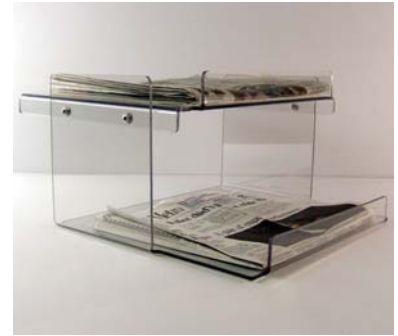

# Point of Purchase Sales Tools

All products available in reduced web, tabloid or custom sizes.

POPPF1 14" w x 13.5" d x 12" h  
Rear view shown here

POPPF1 14" w x 13.5" d x 12" h  
Front view shown here

POP34DR 14" w x 12" d x 8" h  
**Double Houston** - two tier display

POP47DR 14" w x 4" d x 10" h  
**Velcro Box** with paper holder

POP79DR 14.5" w x 4" d x 12" h  
**Coffee Kiosk** with paper holder and lid

POP85DR 11.5" w x 12" d x 11" h  
Specify paper capacity 1.5" to 4.5" d

POP 63R13 13" w x 3.5" d x 44" h  
**Three Pocket Wall Display**

1CP 13.875" w x 4" d x 10.25" h  
**"Wal Mart" Counter Peddler**  
Note convenient holes for screws

POPPF2 14" w x 11" d x 12" h  
**"McDonald's Box" Counter Display**

POP24DR 14" w x 11" d x 12" h  
**"McDonald's Box" Counter Display**  
Heavier PETG and rivet construction