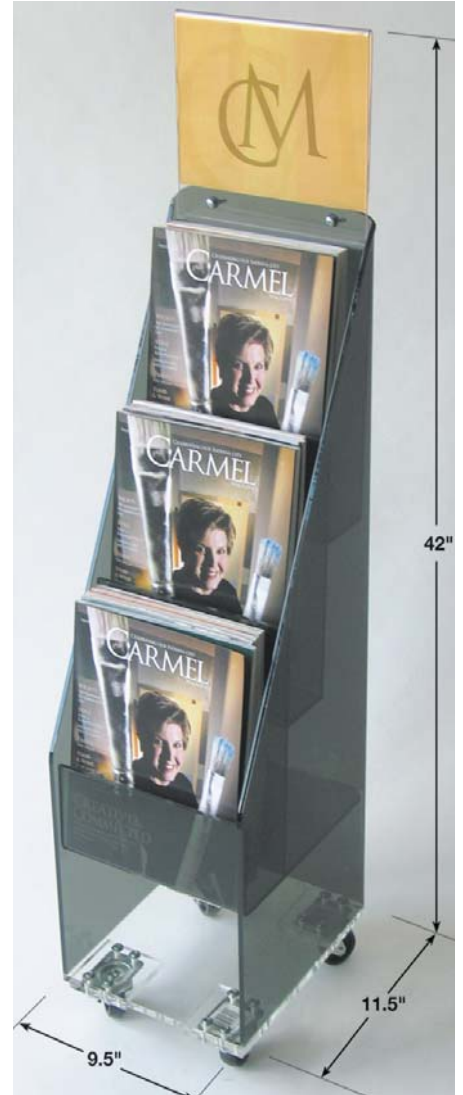

Point of Purchase Sales Tools

All products available in reduced web, tabloid or custom sizes.

POP22DR 14" w x 12" d x 10" h
Condiment Display
Reduced Web or Tabloid available.

POP67DR 14.5" w x 9" d x 16" h
Angled Top Counter Display
Reduced Web or Tabloid available.

POP22ANGL - 14.5" w x 9" d x 24" h
Condiment Display with Angled Top Shelf.
Reduced Web or Tabloid available.

POP48DR 14" w x 12" d x 12" h
Counter Display with Paper Hold Down
Reduced Web or Tabloid available.

POP54DR 28" w x 2" d x 18" h
Double Wide Hanging Checkout Display
Reduced Web/Tabloid/Magazine sizes available.

This picture shows the **Mounting Bracket** built onto the backside of POP54DR - which is shown two pictures above. This **Mounting Bracket** slides down over most retail store displays constructed from a standard size 1" tubular steel. Mounting bracket can be ordered in other depths.

POP84DR 9.5" w x 11.5" d x 42" h
Smoke Grey Magazine Stand with Casters and Sign Holder.
Order to fit any size publication.

POP84DR 9.5" w x 11.5" d x 42" h
Smoke Grey Magazine Stand with Casters and Sign Holder.
Order to fit any size publication.