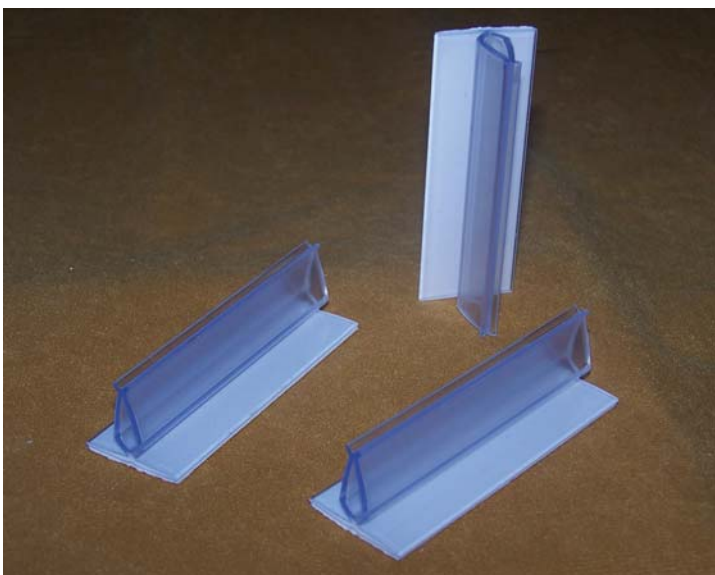

Mini P.O.P. Sales Aids

MCH - Mini Card Holders 3/4" wide x 3/4" deep x 9/16" tall with foam adhesive pre-applied to the bottom of each piece. This product is ideal for holding a small sign made from card stock. The **Mini Card Holder** sticks horizontally on most any flat surface such as table, counter top, cash register, or "in-store" display. Also attaches vertically to a wall. Use one or more for larger signs. We supply this item with or without the printed sign.

SGSH - Super Grip Sign Holders 1" wide x 1/2" deep x 1/2" tall with foam adhesive pre applied to the bottom of each piece. This product is ideal for holding a small sign made from card stock. The **Mini Card Holder** sticks horizontally on most any flat surface such as table, counter top, cash register, or "in-store" display. Also attaches vertically to a wall. Use one or more for larger signs. We supply this item with or without the printed sign.

LCH - Large Card Holders 3" wide x 1" deep x 1" tall with foam adhesive pre-applied to the bottom of each piece. This product is ideal for holding larger signs made from card stock or even corrugated sign material. The **Large Card Holder** sticks horizontally on most any flat surface such as table, counter top, cash register, or "in-store" display. Also attaches vertically to a wall. Use one or more for larger signs. We supply this item with or without the printed sign.

MSH - Mini Sign Hangers 1" wide x 3/8" deep x 1" tall white PVC with foam adhesive pre-applied to back side. Ideal for card stock or even corrugated sign material. Simply adhere adhesive foam to any flat surface and push sign into holder. **Mini Sign Hanger** is also used to hang signs on walls and from wire racks - slide hanger over wire and insert sign to be hung. We supply this item with or without the printed sign.