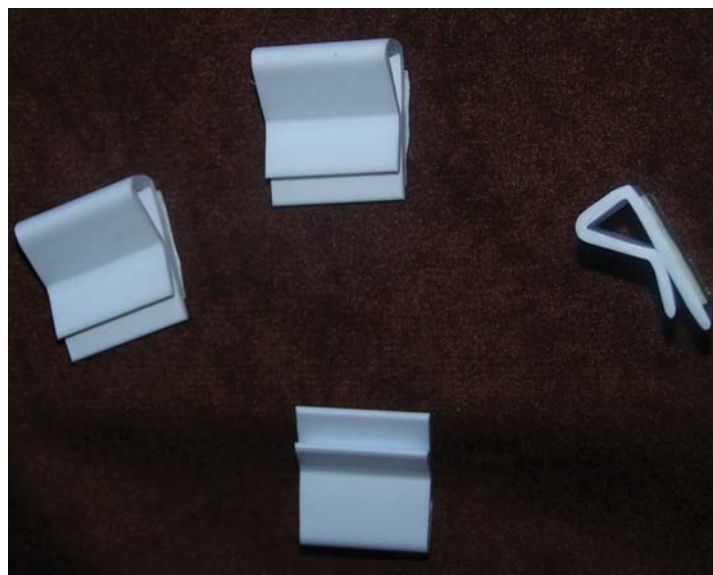

Mini P.O.P. Sales Aids

MCH - Mini Card Holders 3/4" wide x 3/4" deep x 9/16" tall with foam adhesive pre-applied to the bottom of each piece. This product is ideal for holding a small sign made from card stock. The **Mini Card Holder** sticks horizontally on most any flat surface such as table, counter top, cash register, or "in-store" display. Also attaches vertically to a wall. Use one or more for larger signs. We supply this item with or without the printed sign.

SGSH - Super Grip Sign Holders 1" wide x 1/2" deep x 1/2" tall with foam adhesive pre applied to the bottom of each piece. This product is ideal for holding a small sign made from card stock. The **Mini Card Holder** sticks horizontally on most any flat surface such as table, counter top, cash register, or "in-store" display. Also attaches vertically to a wall. Use one or more for larger signs. We supply this item with or without the printed sign.

LCH - Large Card Holders 3" wide x 1" deep x 1" tall with foam adhesive pre-applied to the bottom of each piece. This product is ideal for holding larger signs made from card stock or even corrugated sign material. The **Large Card Holder** sticks horizontally on most any flat surface such as table, counter top, cash register, or "in-store" display. Also attaches vertically to a wall. Use one or more for larger signs. We supply this item with or without the printed sign.

MSH - Mini Sign Hangers 1" wide x 3/8" deep x 1" tall white PVC with foam adhesive pre-applied to back side. Ideal for card stock or even corrugated sign material. Simply adhere adhesive foam to any flat surface and push sign into holder. **Mini Sign Hanger** is also used to hang signs on walls and from wire racks - slide hanger over wire and insert sign to be hung. We supply this item with or without the printed sign.