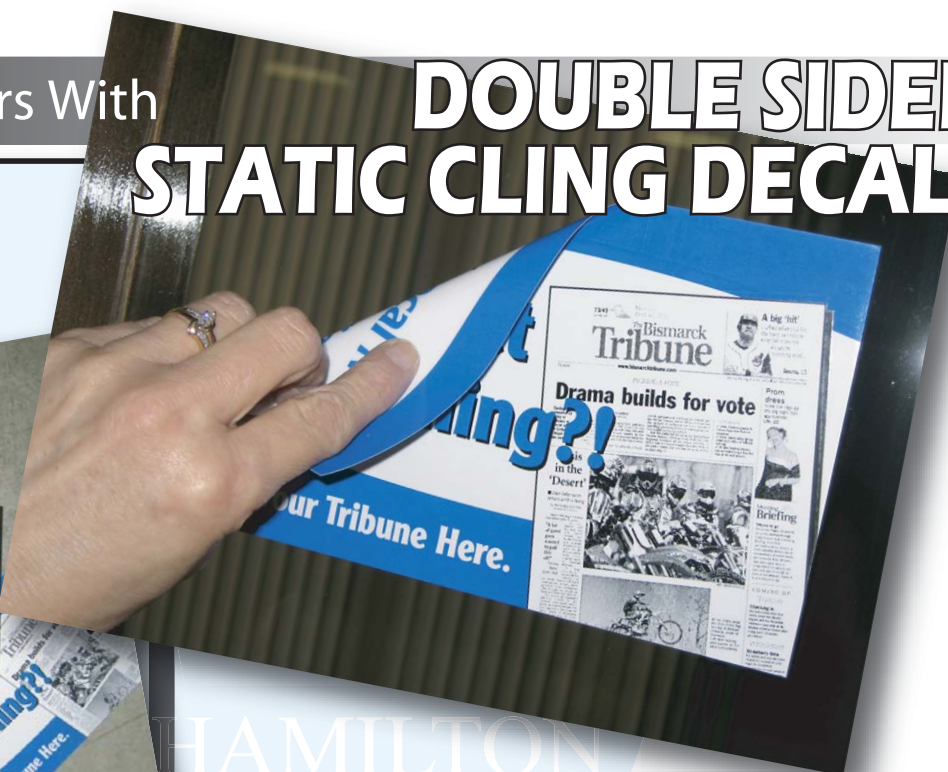

Sell More Newspapers With

DOUBLE SIDED STATIC CLING DECALS

- ★ Non-Permanent - Easily Removed
- ★ No Gummy Adhesives Used
- ★ Any Size, Shape or Color Combination Available

Ink Colors

White, Primrose Yellow, Medium Yellow, Warm Red, Fire Red, Scarlet Red, Rubine Red, Purple, Process Blue, Peacock Blue, Reflex Blue, Ultra Blue, Grey, Green, Emerald Green, Dark Green, Teal, Metallic Gold and Metallic Silver.

Generate extra sales in convenience stores, restaurants, gas stations, hotels and other over-the-counter sales locations. The Double Sided Static Cling Decal will stick to glass windows or doors WITHOUT using an ADHESIVE. It can be removed and transferred from one location to another limitlessly. (If the sign becomes dusty from constant moving, just wipe off with a damp cloth. It will stick like new.) Best of all, the sign can be viewed from outside or inside the window or door. A sure bet to attract interested readers.