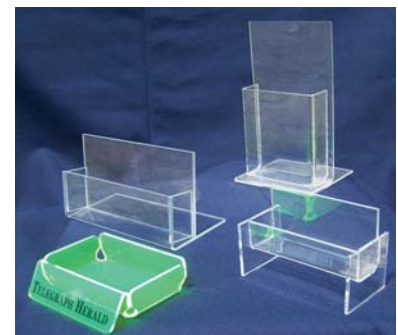

Top - POP36 4.25" w x 1" d x 9" h
POP91 & POP92 - **Business Card Holders**
677B - **Fluorescent Take-A-Penny Tray**

HAMILTON

CIRCULATION SUPPLIES

Order online: www.theservicechamps.com
info@hamiltoncirculation.com

800-398-2427

www.theservicechamps.com

522 Gould Street, PO Box 398, Beecher, IL 60401

Prices subject to change without notice