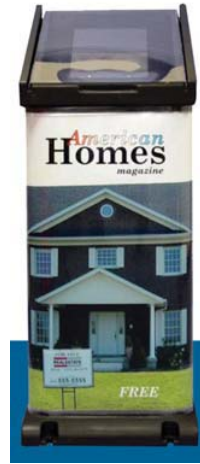

# PLASTIC RACKS

**SS # 11 - Tabloids**  
Footprint 15" x 20" x 54" Tall  
Paper Stack:  
12" W x 15" D x 17" T  
2 Window Displays:  
12" W x 15" T  
\* shown in optional  
Stone effect finish

**SS # 14 - Magazines,  
Digests, Small Tabloids**  
*Our Most Popular Size*  
Footprint 16" x 14" x 40" Tall  
Paper Stack:  
14" W x 12 1/2" D x 14" T  
Window Display 12" W x 15" T

**SS # 16 - Tabloid**  
Footprint 17" x 26" x 41" Tall  
Paper Stack:  
12" W x 16 3/4" D x 13 1/2" T  
Window Opening 12" W 16" T  
Paper Holder for  
lightweight paper only.

**SS # 17 - Digests**  
Footprint 16" x 16" x 42 Tall  
Paper Stacks 11" W x 8.5" D  
or two 5 1/2" wide x 8.5" D  
Window opening 11" wide  
No Paper Holder

**MS - Magazines**  
Footprint 14" x 14" x 38" Tall  
Paper Stack:  
8 1/2" W x 11" D x 30" T  
Paper Display 8 1/2" x 11"

**MR # 3 - Broadsheet**  
Footprint:  
19 1/2" x 14 1/2" x 48" Tall  
Paper Display 14" x 12"

**MR # 4 - Broadsheet**  
Footprint:  
19 1/2" x 14 1/2" x 48" Tall  
Paper Display 14" x 12"

**MR # 5 - Broadsheet**  
Footprint:  
19 1/2" x 14 1/2" x 32" Tall  
Ad Card 11" tall x 17" wide

Order online: [www.theservicechamps.com](http://www.theservicechamps.com)